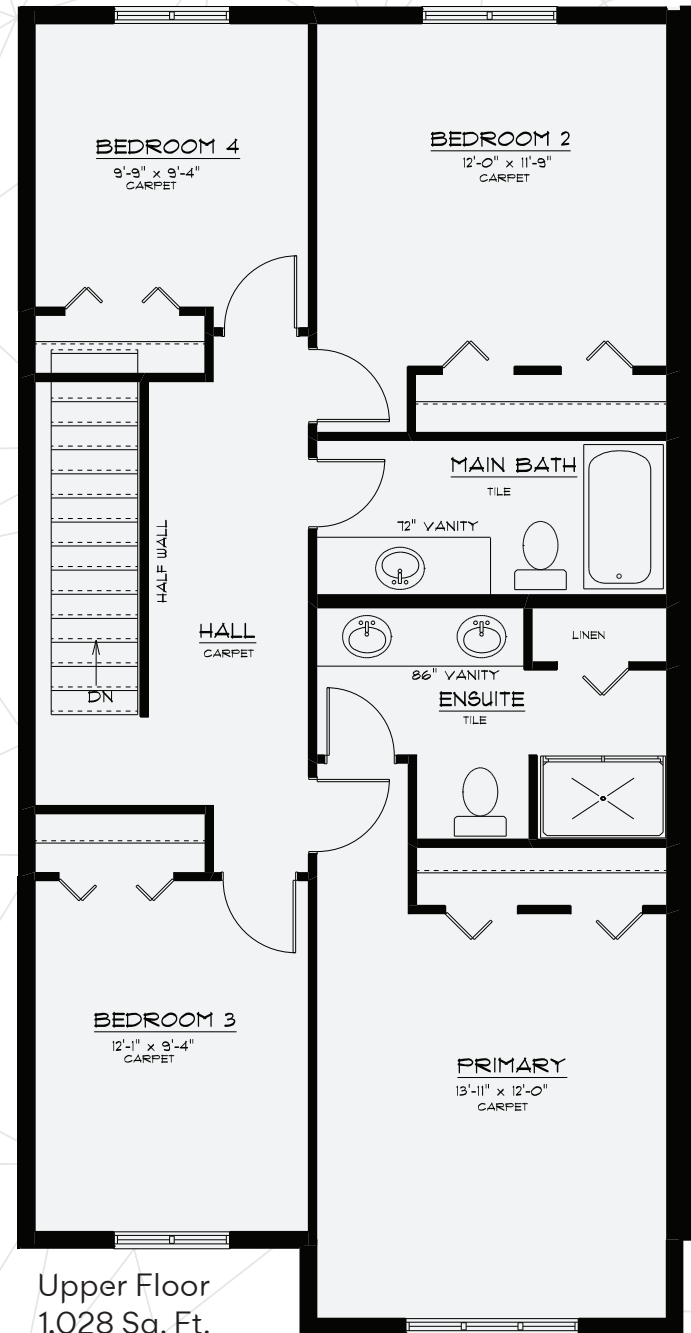

The Townhomes

Model A

Square Footage: 1,761

Bedrooms: 4

Bathrooms: 2.5

Storeys: 2

4 Bedroom, 2 storey, master ensuite, 2.5 baths, single car garage.

www.bromberghomes.com

4 UNITS

Model A Model B Model C Model D

5 UNITS

Model E Model B Model C Model B Model E

The Townhomes

Model A

Square Footage: 1,761

Bedrooms: 4

Bathrooms: 2.5

Storeys: 2

4 Bedroom, 2 storey, master ensuite, 2.5 baths, single car garage.

www.bromberghomes.com

Main Floor
733 Sq. Ft.

Upper Floor
1,028 Sq. Ft.