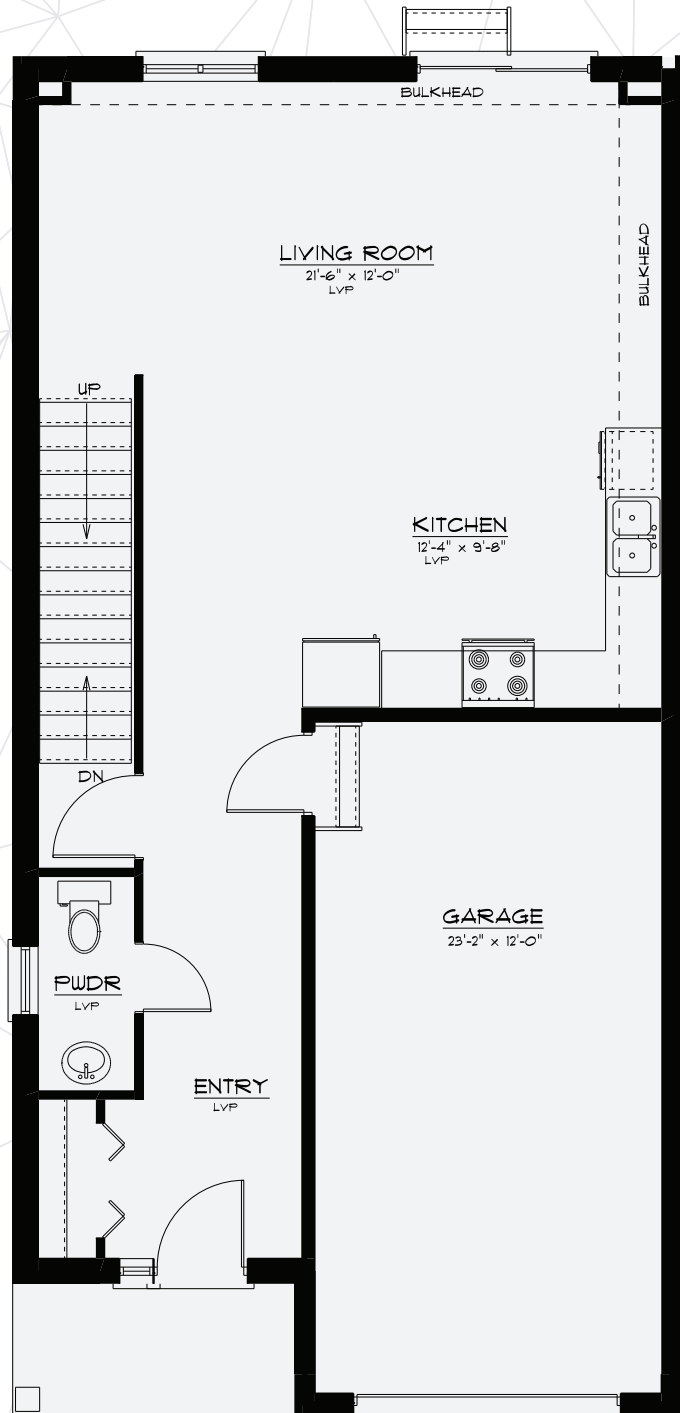

The Townhomes

Model A

Square Footage: 1,761

Bedrooms: 4

Bathrooms: 2.5

Storeys: 2

4 Bedroom, 2 storey, master ensuite, 2.5 baths, single car garage.

www.bromberghomes.com

4 UNITS

Model A Model B Model C Model D

5 UNITS

Model E Model B Model C Model B Model E

The Townhomes

Model A

Square Footage: 1,761

Bedrooms: 4

Bathrooms: 2.5

Storeys: 2

4 Bedroom, 2 storey, master ensuite, 2.5 baths, single car garage.

www.bromberghomes.com

Main Floor
733 Sq. Ft.

Upper Floor
1,028 Sq. Ft.